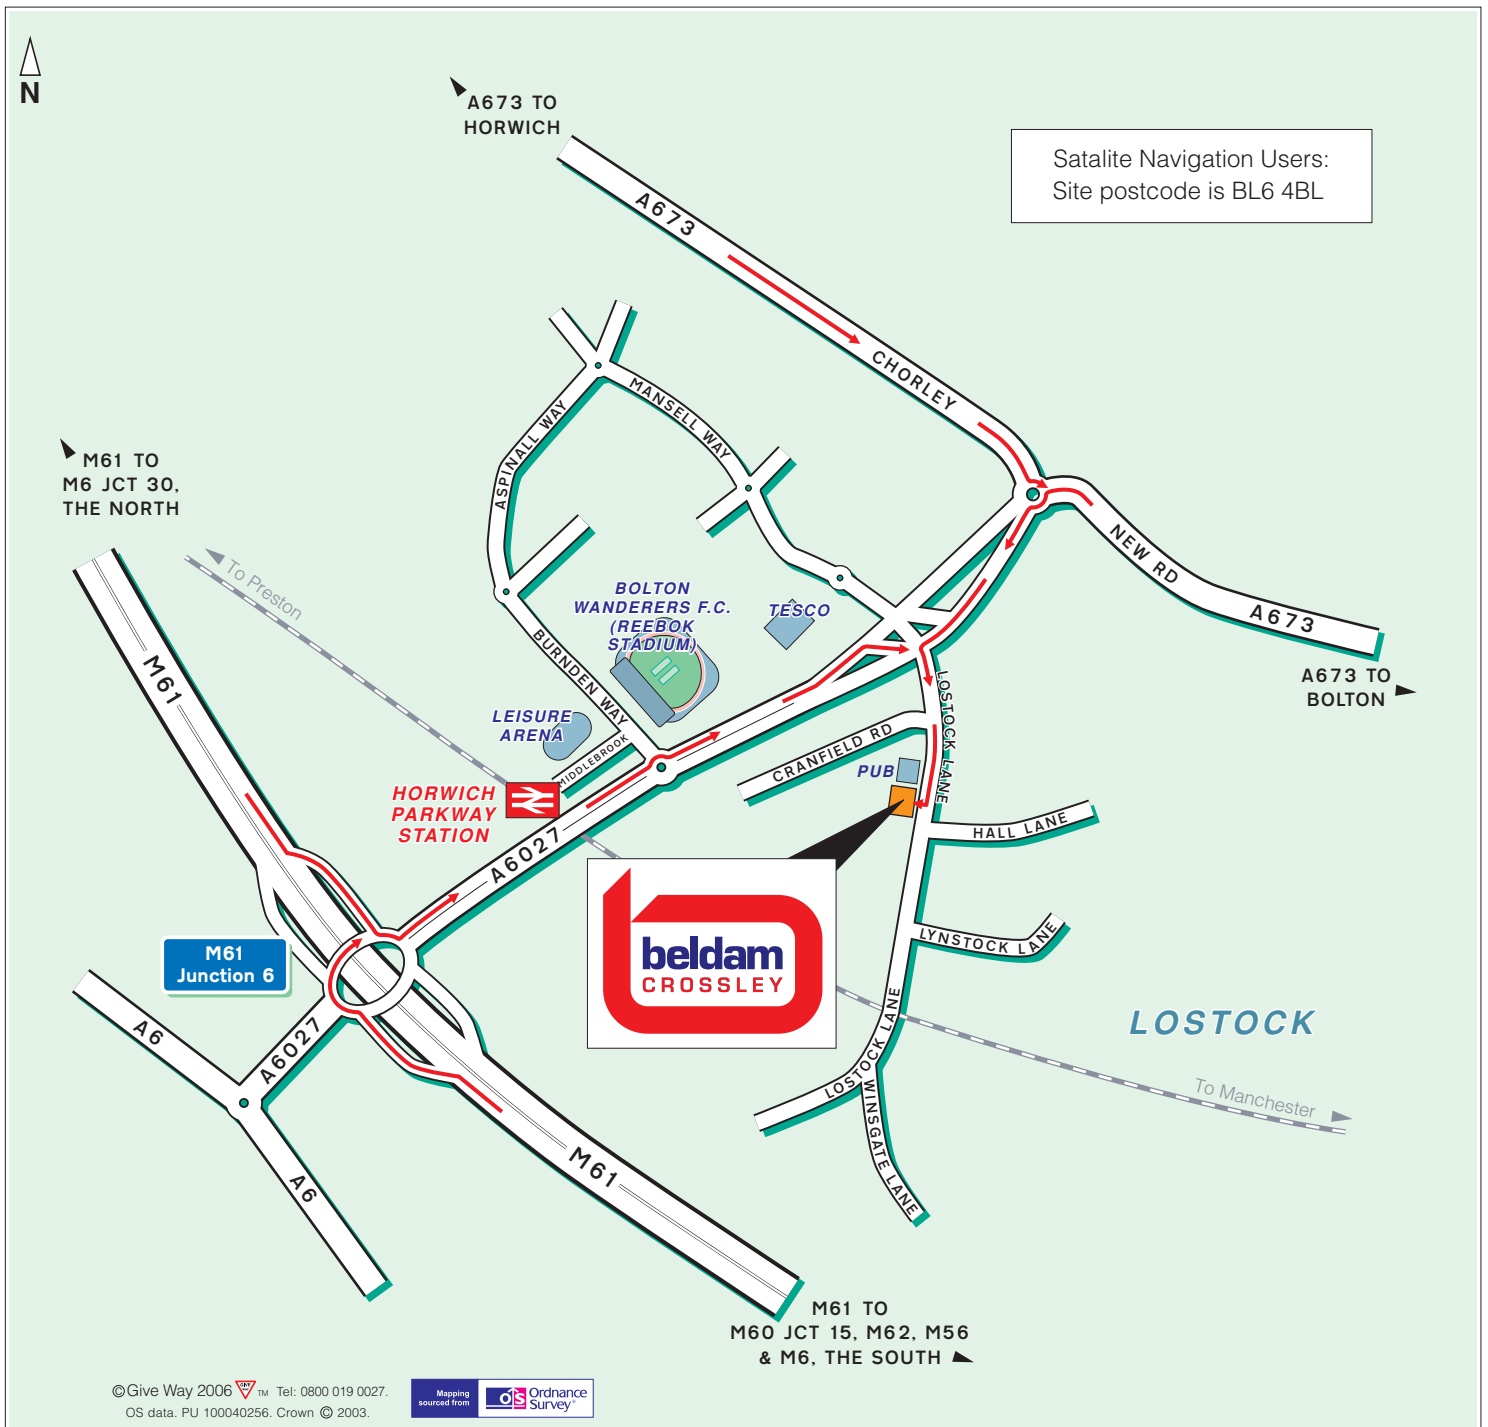

**Beldam Crossley Ltd**

PO Box 2141

Lostock Lane Industrial Estate, Lostock Lane, Bolton BL6 4SB

Tel: +44 (0) 1204 675700 Fax: +44 (0) 1204 675701

**Public Transport**

By Rail, Horwich Parkway Station.  
Approximately 2 minutes taxi ride away.  
For information on train operators and times phone National Rail Enquiries on 0845 7484950.

By Air, Manchester Airport.  
Approximately 40 minutes drive away.  
(M56, M60 & M61 Jct 6).

Satellite Navigation Users:  
Site postcode is BL6 4BL